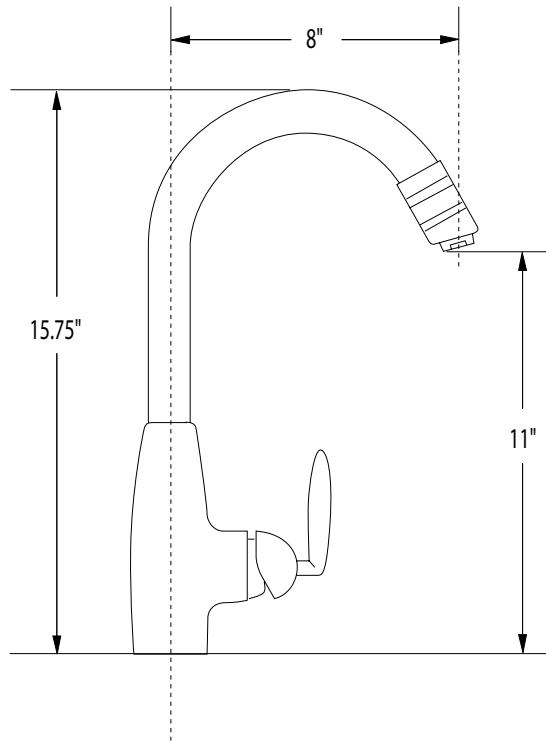

HOWARD

HOW712

DECK MOUNTED SINGLE HOLE KITCHEN FAUCET WITH PULL-OUT SPRAY