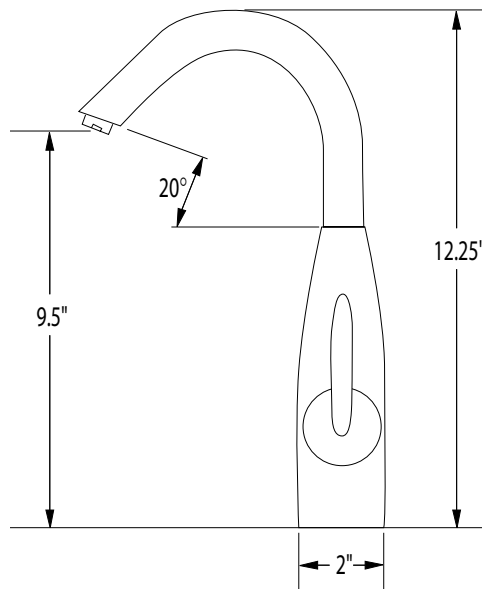

HOW710

HOWARD

DECK MOUNTED SINGLE HOLE KITCHEN FAUCET