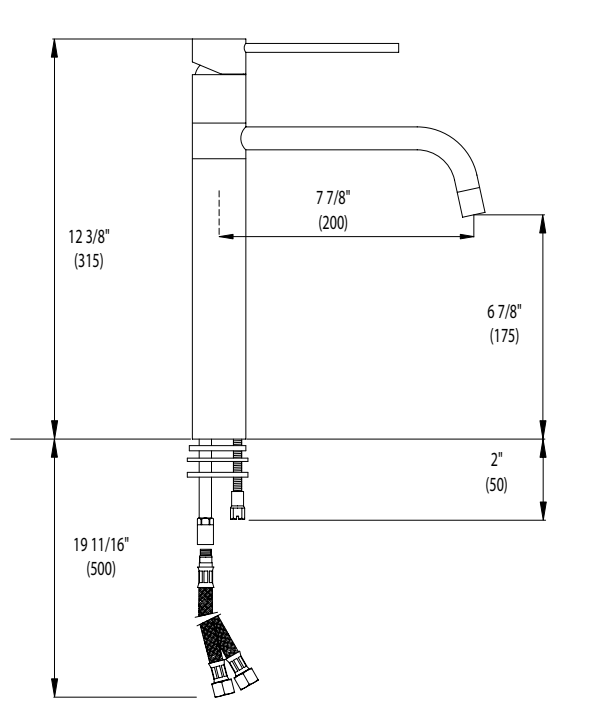

DAVINCI

KITCHEN

2004

**MINIMAL | MIN710** | Single-hole, single-lever deck mounted kitchen faucet with swivel spout  
**MIN712** | Single-hole, single-lever deck mounted kitchen faucet with swivel spout with side spray

**HOW710** | Single-hole, single-lever deck mounted kitchen faucet

**HOW711** | Single-hole, single-lever deck mounted kitchen faucet with pull-out spray

**HOWARD | HOW712** | Single-hole, single-lever deck mounted kitchen faucet with swivel spout with side spray

# DVC KITCHEN

---

TECHNICAL

MIN710

MINIMAL

DECK MOUNTED SINGLE HOLE KITCHEN FAUCET

HOW710

HOWARD

DECK MOUNTED SINGLE HOLE KITCHEN FAUCET

HOWARD

HOW712

DECK MOUNTED SINGLE HOLE KITCHEN FAUCET WITH PULL-OUT SPRAY

ANTIQUÉ

ANT712

DECK MOUNTED SINGLE HOLE KITCHEN FAUCET WITH PULL-OUT SPRAY